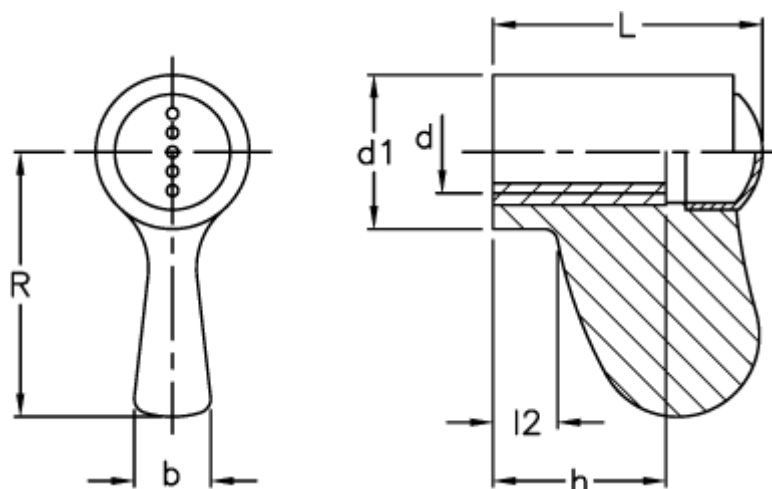

Article number: 23052252413

Description: E+G Single wing nut
ESN.55-B M8-C3, grey centre cap

Measures

b	= 8
d1	= 16
d 6H	= M8
h	= 18
L	= 28
l2	= 6.5
R	= 27.5